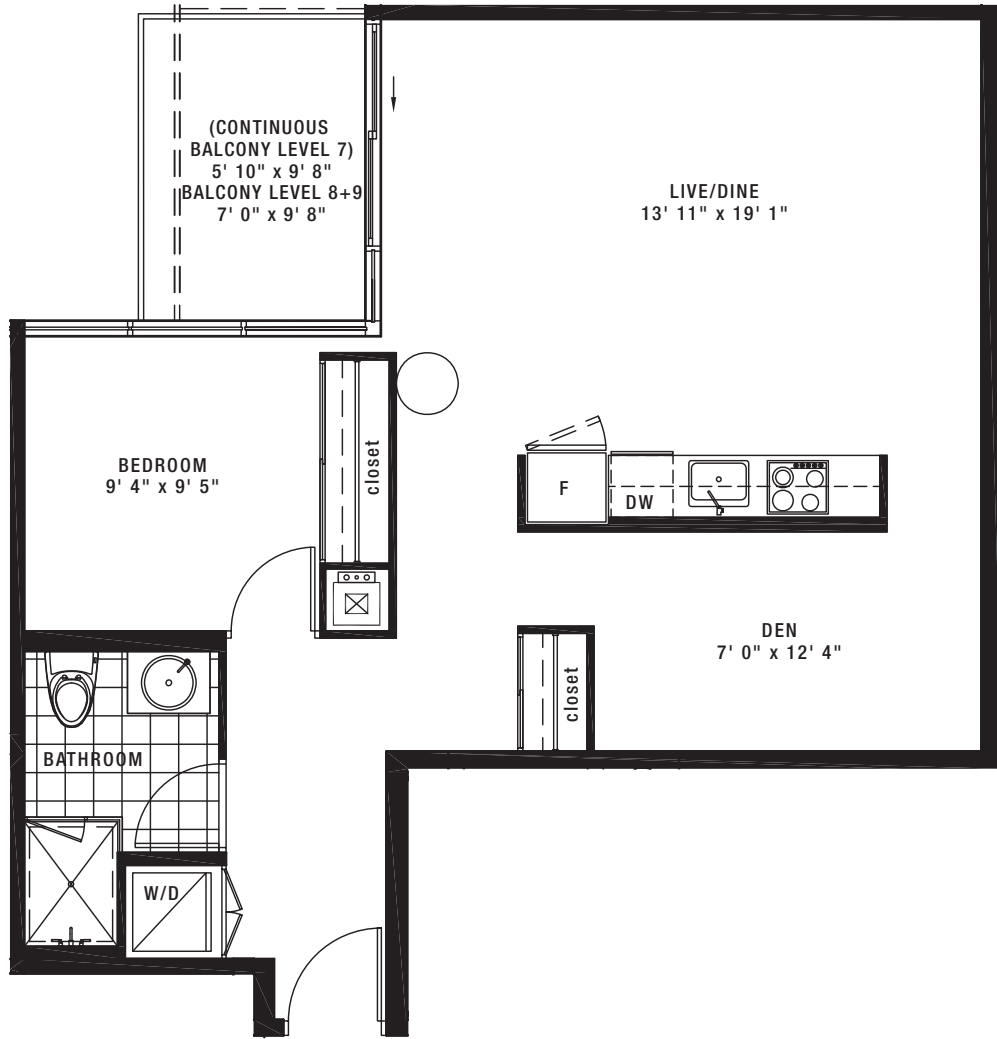

# 738

**SQUARE FEET**  
TOTAL LIVING SPACE

## King Building 1 Bedroom + Den

BALCONY 56 sq. ft. (794 sq. ft. Total)

702

BALCONY 68 sq. ft. (806 sq. ft. Total)

802 | 902

FLOOR 7

FLOOR 8

FLOOR 9